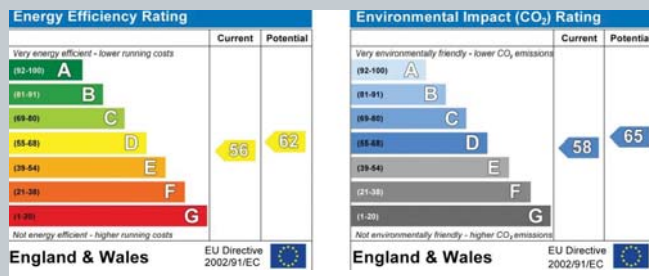

247CS

PROPERTY MAINTENANCE SERVICES

Our management team's core ethos is communication.

We provide all aspects of property maintenance services, everything from total fit-out and refurbishment to ongoing repairs.

Our commitment to all our clients is to ensure all expectations are not only met but exceeded.

247CS is a leading property maintenance company, offering a wide range of PPM and reactive solutions across the UK for the commercial sector. Our teams of skilled operatives and contractors specialise in all aspects of maintenance. With our in house 24-hour helpdesk we are in the position to handle all your property maintenance needs day and night, giving total piece of mind.